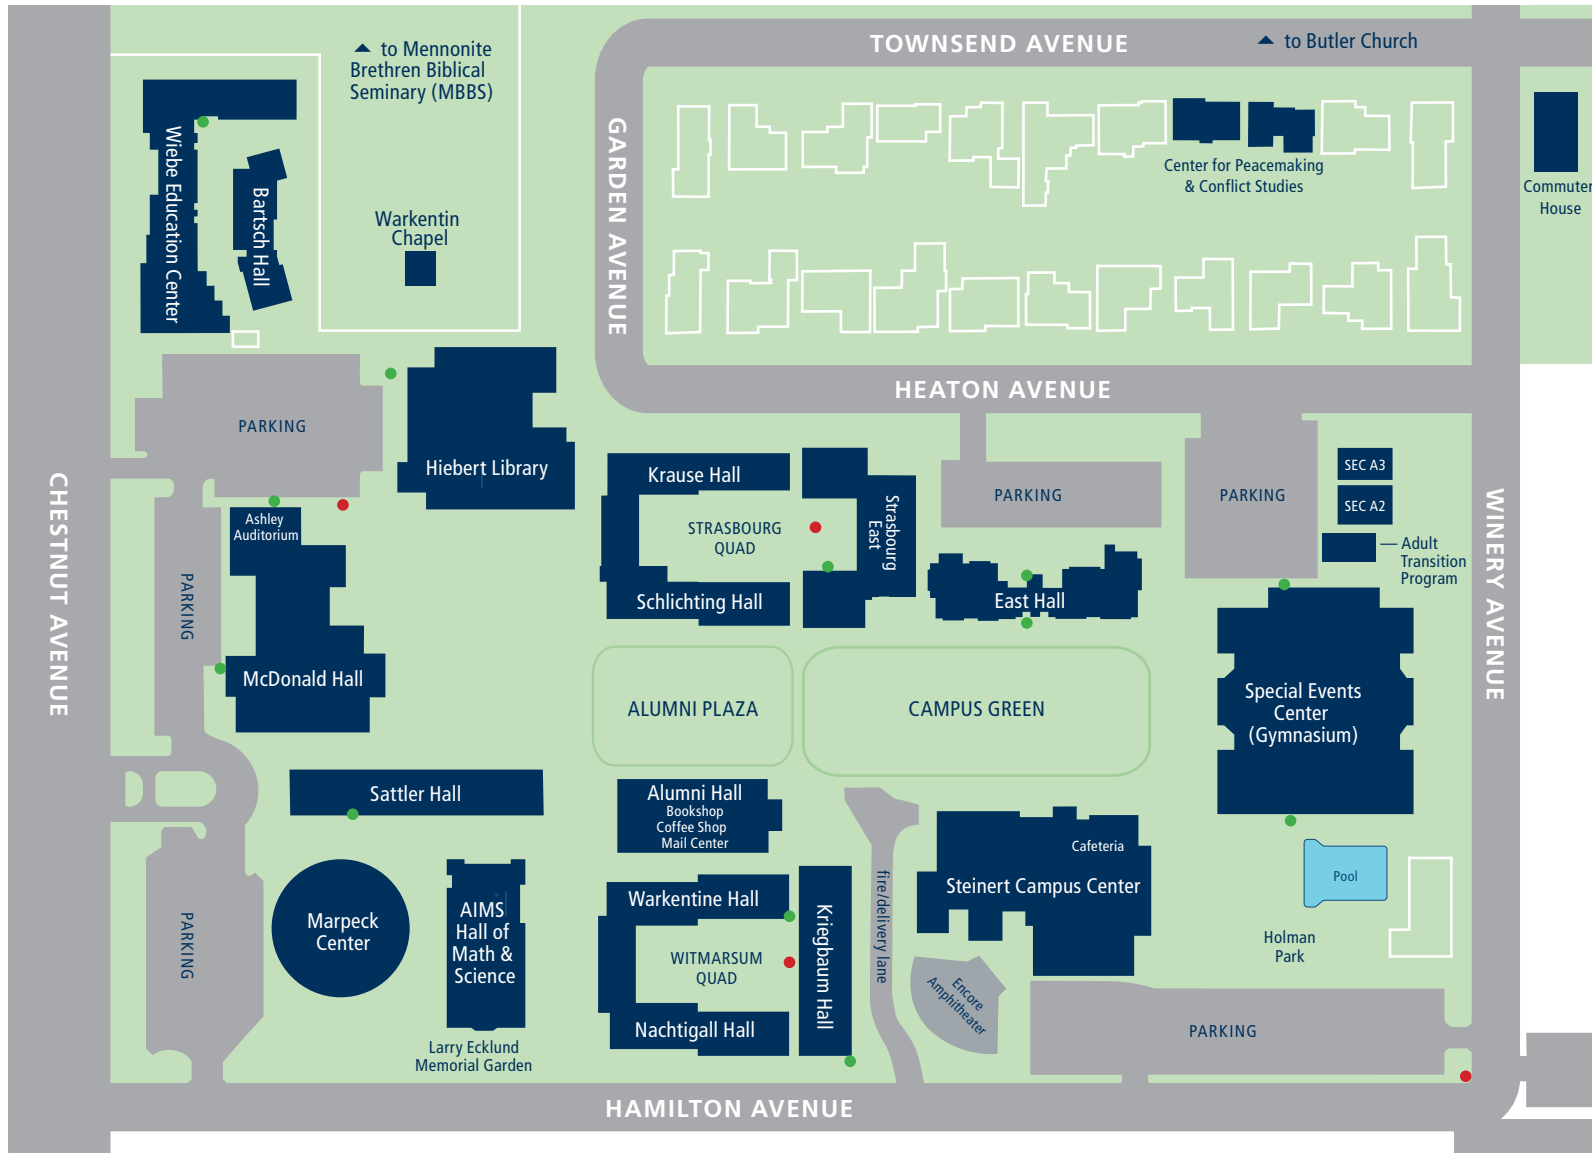

BUILDING ABBREVIATIONS	
AIH	AIMS Hall of Math & Science
BAH	Bartsch Hall
BUC	Butler Church
EAH	East Hall
HTL	Hiebert Library
MAR	Marpeck Center
MCD	McDonald Hall
SAT	Sattler Hall
SCC	Steinert Campus Center
SEC	Special Events Center
WEC	Wiebe Education Center

- emergency poles
- campus safety phones

SCHOOL LOCATIONS

- School of Business - East Hall
- School of Education - Bartsch Hall
- School of Natural Sciences - AIMS Hall
- School of Humanities, Religion and Social Sciences - McDonald Hall

TO ATHLETIC FACILITIES ▶

- Baseball
- Tennis
- Soccer
- Track

Facilities