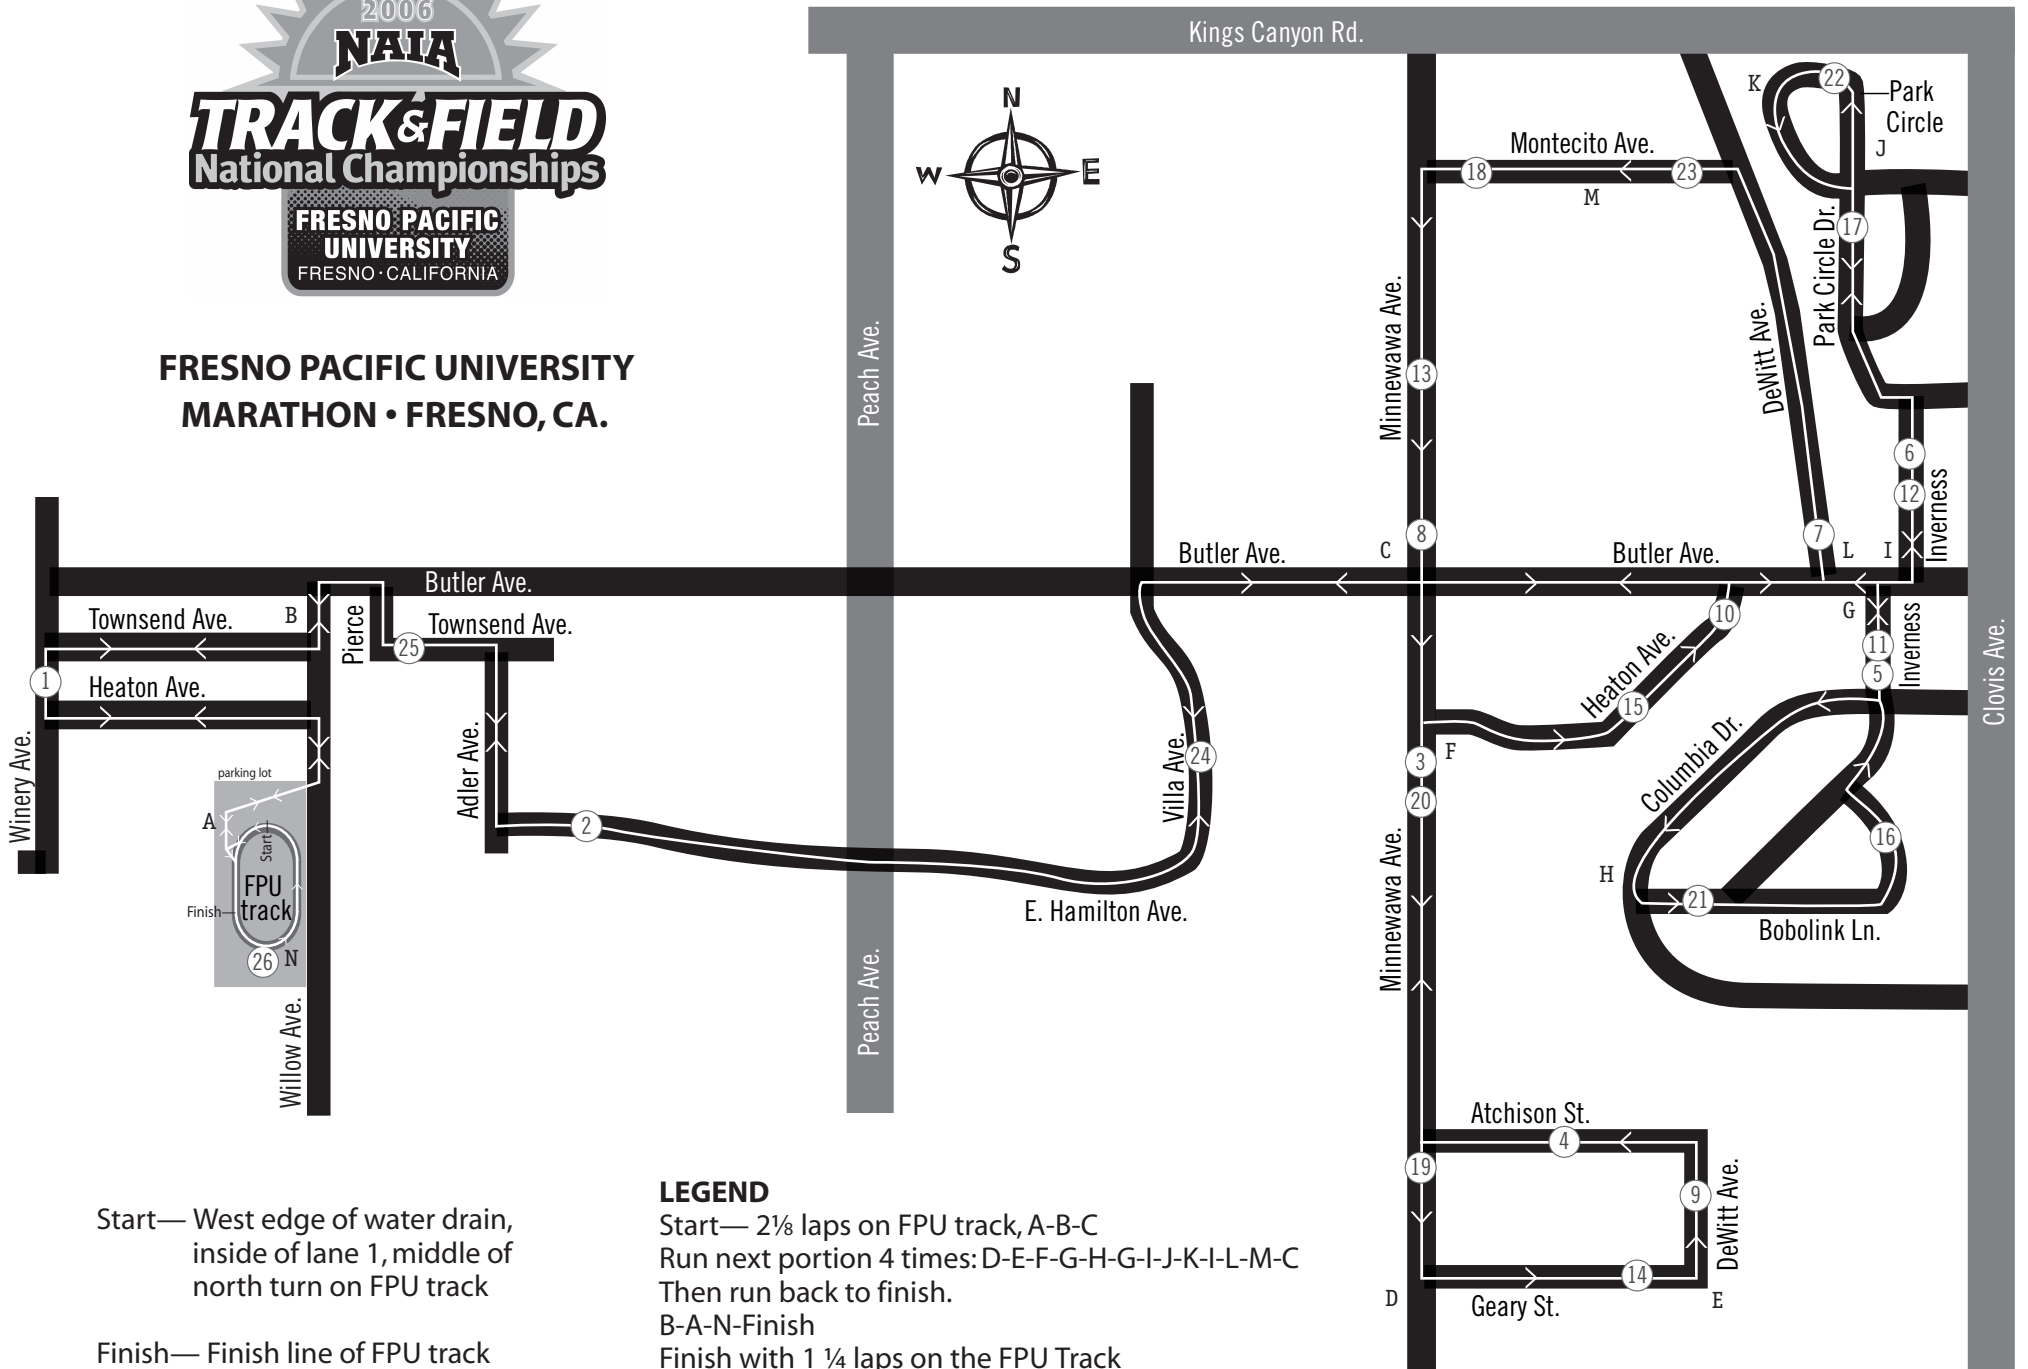

**FRESNO PACIFIC UNIVERSITY
MARATHON • FRESNO, CA.**

Start— West edge of water drain,
inside of lane 1, middle of
north turn on FPU track

Finish— Finish line of FPU track

LEGEND

Start— 2 1/8 laps on FPU track, A-B-C
Run next portion 4 times: D-E-F-G-H-G-I-J-K-I-L-M-C
Then run back to finish.
B-A-N-Finish
Finish with 1 1/4 laps on the FPU Track